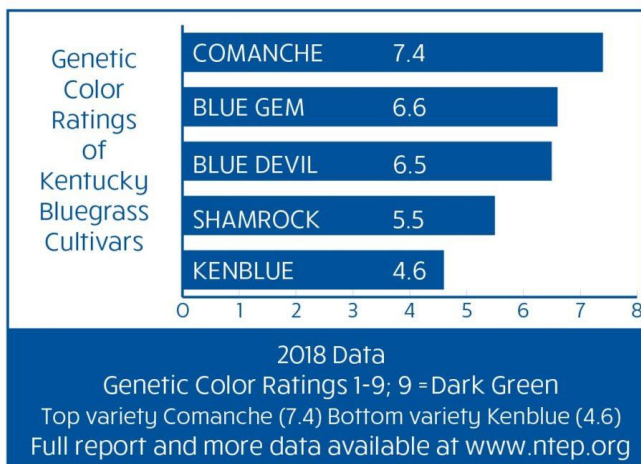

BLUE GEM

KENTUCKY BLUEGRASS

FACTS:

- Excellent Seedling Vigor
- Dark Green Genetic Color
- Good Disease Resistance
- Fine to Medium Leaf Texture
- Good Traffic Tolerance

APPLICATIONS:

- Home Lawns/ Commercial properties
- Golf Course Roughs
- Sod Production

Blue Gem Kentucky Bluegrass is a synergy of *poa pratensis* and *poa arachnifera*. This is the result of Columbia River Seed and Novel Ag Inc. commitment to the overall improvement of Kentucky Bluegrass for turf. Superior seedling vigor, disease resistance and summer turf performance are exhibited in Blue Gem.