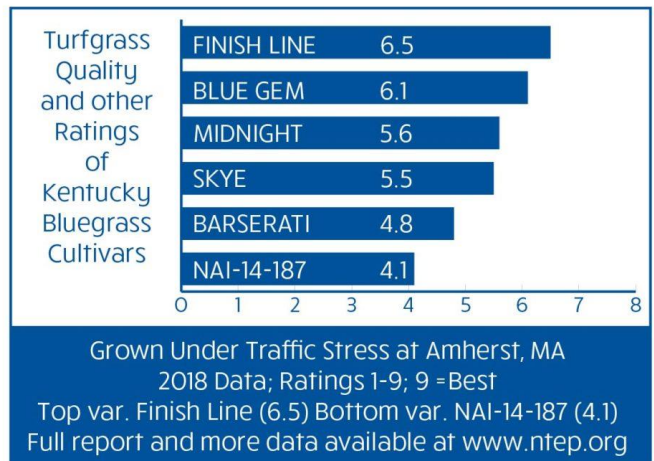

SEEDING RATES:

- New Establishment: 2-4 LBS/1000 sq. ft.
- Overseeding: 1-3 LBS/1000 sq. ft.

SALES PARTNERS:

LOCALLY GROWN GLOBALLY SOWN®

Phone: 509.783.4052 Fax: 509.783.4056
187405 S. Plymouth Ind. Rd., PO Box 66, Plymouth, WA 99346
www.columbiariverseed.com