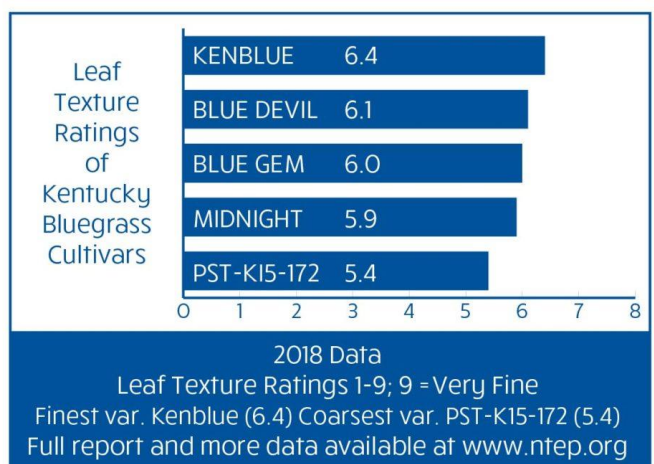

SEEDING RATES:

- New Establishment: 2-4 LBS/1000 sq. ft.
- Overseeding: 1-3 LBS/1000 sq. ft.

SALES PARTNERS:

LOCALLY GROWN GLOBALLY SOWN®

Phone: 509.783.4052 Fax: 509.783.4056
187405 S. Plymouth Ind. Rd., PO Box 66, Plymouth, WA 99346
www.columbiariverseed.com