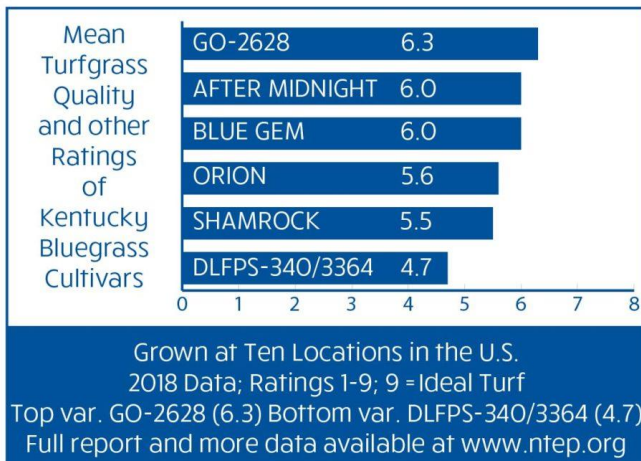

BLUE GEM

KENTUCKY BLUEGRASS

FACTS:

- Excellent Seedling Vigor
- Dark Green Genetic Color
- Good Disease Resistance
- Fine to Medium Leaf Texture
- Good Traffic Tolerance

APPLICATIONS:

- Home Lawns/ Commercial properties
- Golf Course Roughs
- Sod Production

Blue Gem Kentucky Bluegrass is a synergy of *poa pratensis* and *poa arachnifera*. This is the result of Columbia River Seed and Novel Ag Inc. commitment to the overall improvement of Kentucky Bluegrass for turf. Superior seedling vigor, disease resistance and summer turf performance are exhibited in Blue Gem.